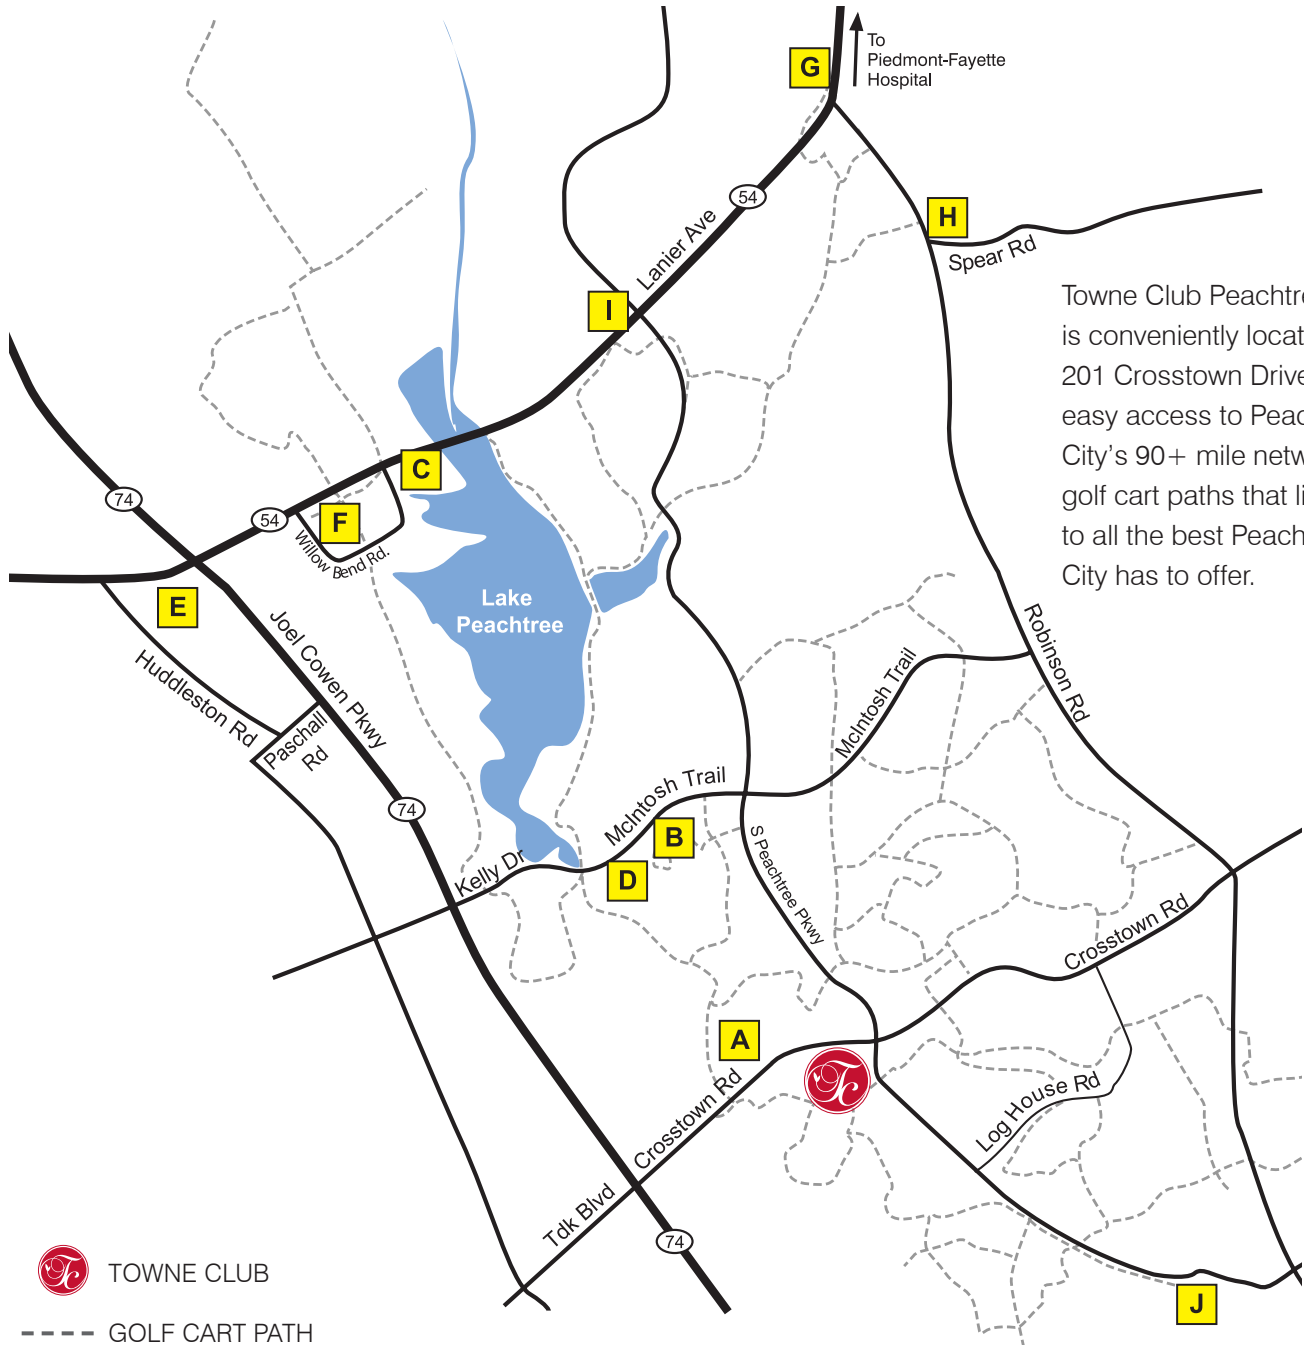

WHAT'S NEARBY

Towne Club Peachtree City is conveniently located at 201 Crosstown Drive with easy access to Peachtree City's 90+ mile network of golf cart paths that link you to all the best Peachtree City has to offer.

TOWNE CLUB

--- GOLF CART PATH

- A** BRAELINN VILLAGE SHOPPING CENTER
Kroger, banks, restaurants and more.
- B** THE GATHERING PLACE SENIOR CENTER
- C** PEACHTREE CITY LIBRARY
- D** FREDERICK J. BROWN JR. AMPHITHEATER
- E** THE AVENUE SHOPPING CENTER

- F** FIRST BAPTIST CHURCH
- G** HOLY TRINITY CATHOLIC CHURCH
- H** PEACHTREE CITY UNITED METHODIST CHURCH
- I** CHRIST OUR SHEPHERD LUTHERAN CHURCH
- J** BRAELINN COUNTRY CLUB